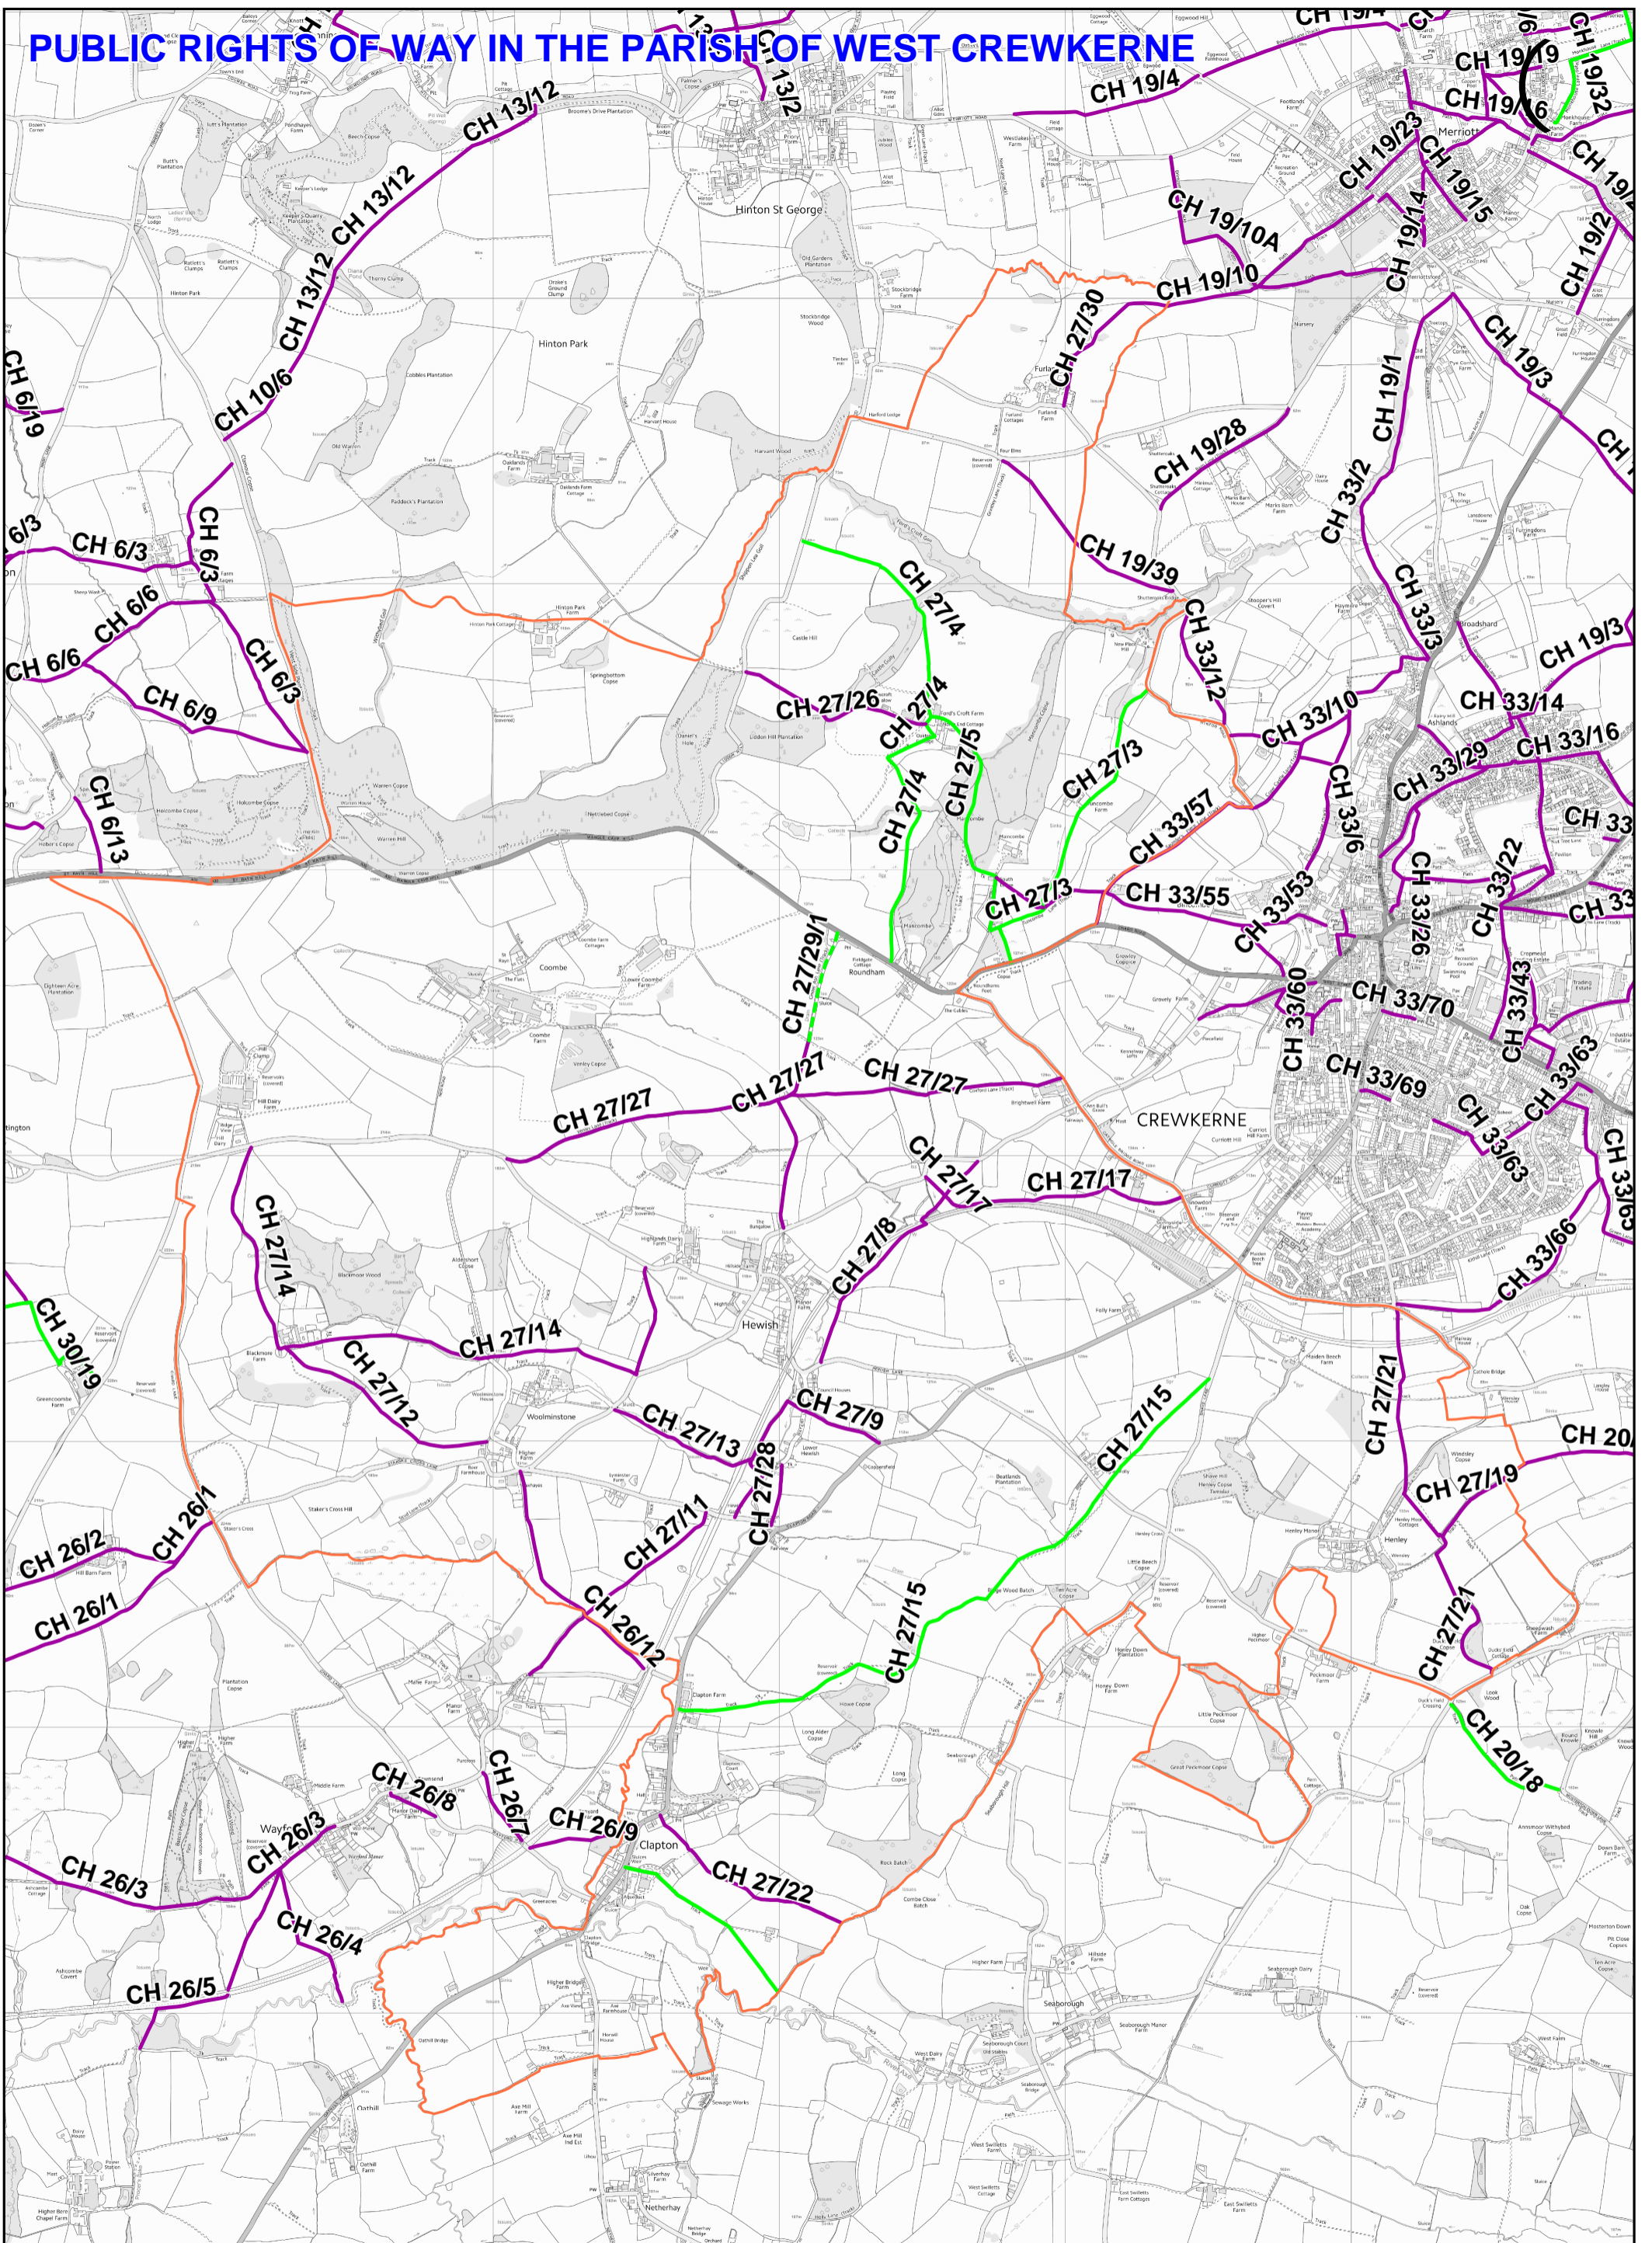

PUBLIC RIGHTS OF WAY IN THE PARISH OF WEST CREWKERNE

Footpath	
Bridleway	
Restricted Byway	
Parish Boundary	

Disclaimer - The Public Rights of Way shown on this map are only intended as an indication of the general route. To determine the exact route of a Public Right of Way, the Definitive Map (1:10560 scale) should be consulted.